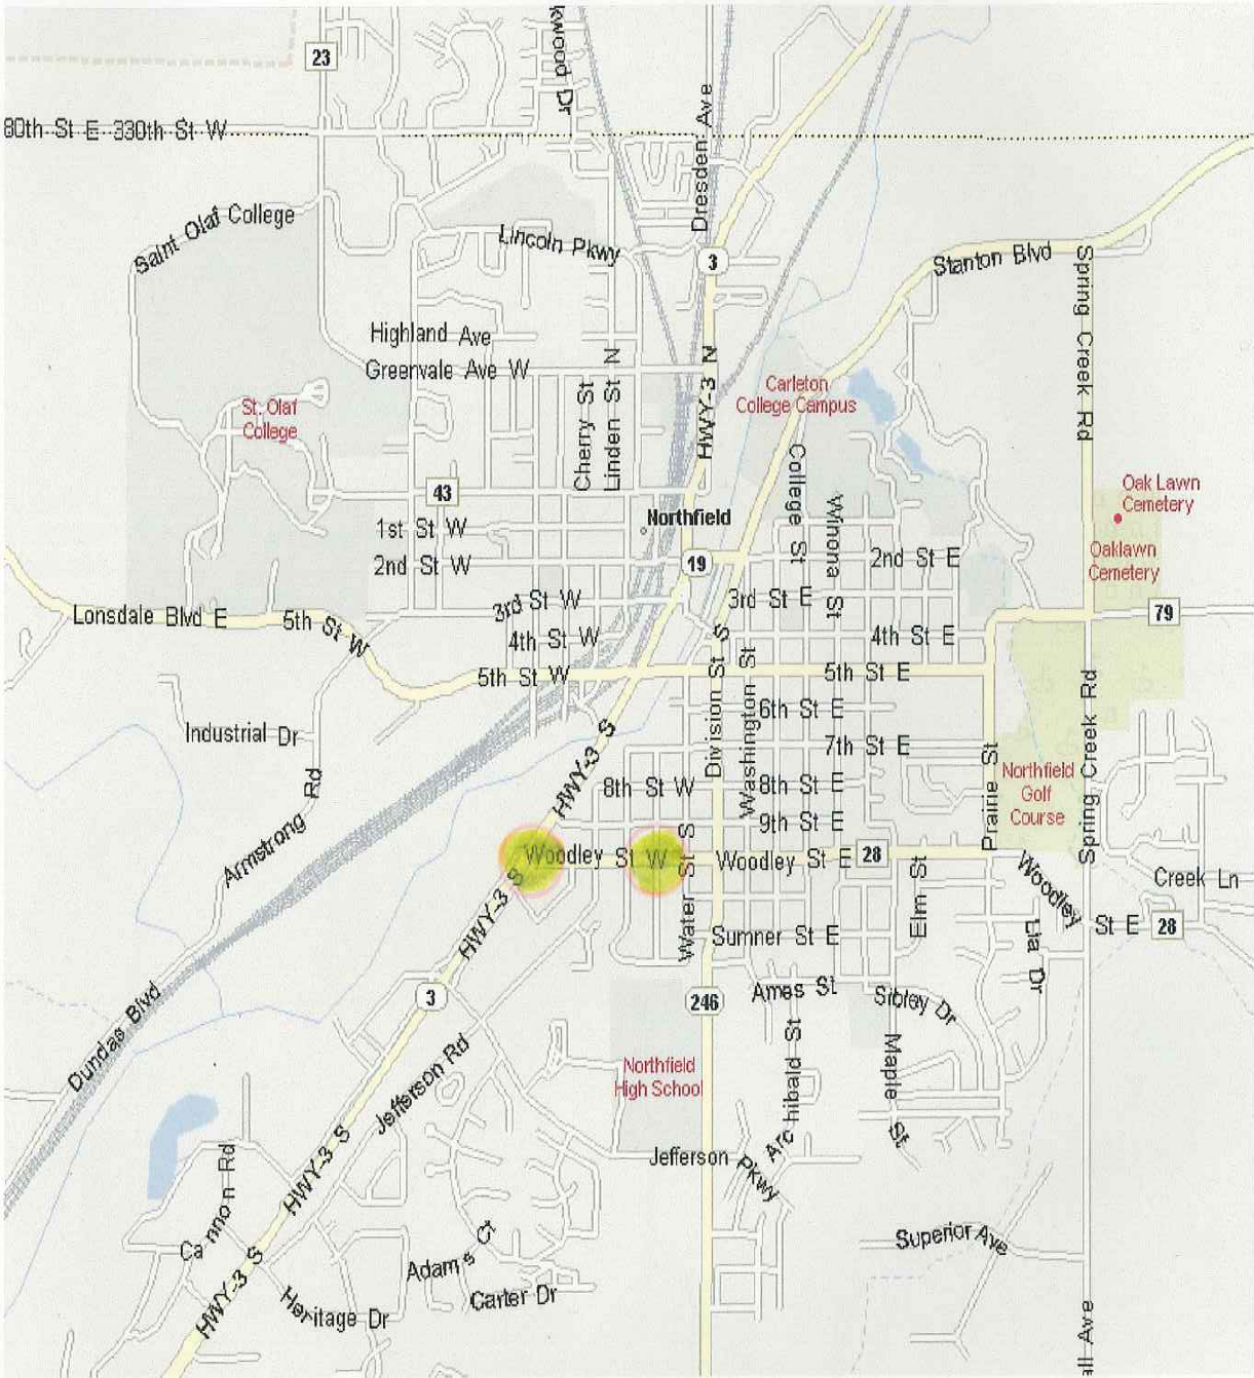

RICE COUNTY

Attachment 2
Revision: 0

EMERGENCY OPERATIONS PLAN

Evacuation, Traffic Control, and Security

Faribault, Minnesota

RICE COUNTY

EMERGENCY OPERATIONS PLAN

Evacuation, Traffic Control, and Security

Faribault: Reception Center
 National Guard Armory
 2931 Park Ave NW
 Faribault Minnesota
 Traffic Control Point
 I-35 & Minn.21

RICE COUNTY

Attachment 2
Revision: 0

EMERGENCY OPERATIONS PLAN

Evacuation, Traffic Control, and Security

Northfield, Minnesota

RICE COUNTY

Attachment 2
Revision: 0

EMERGENCY OPERATIONS PLAN

Evacuation, Traffic Control, and Security

Northfield: Reception Center
 Northfield Senior High School
 1400 Division St.
 Northfield, Minnesota
 Traffic Control Points
 Minn.3 & Woodley St.
 Woodley St & Spring St.