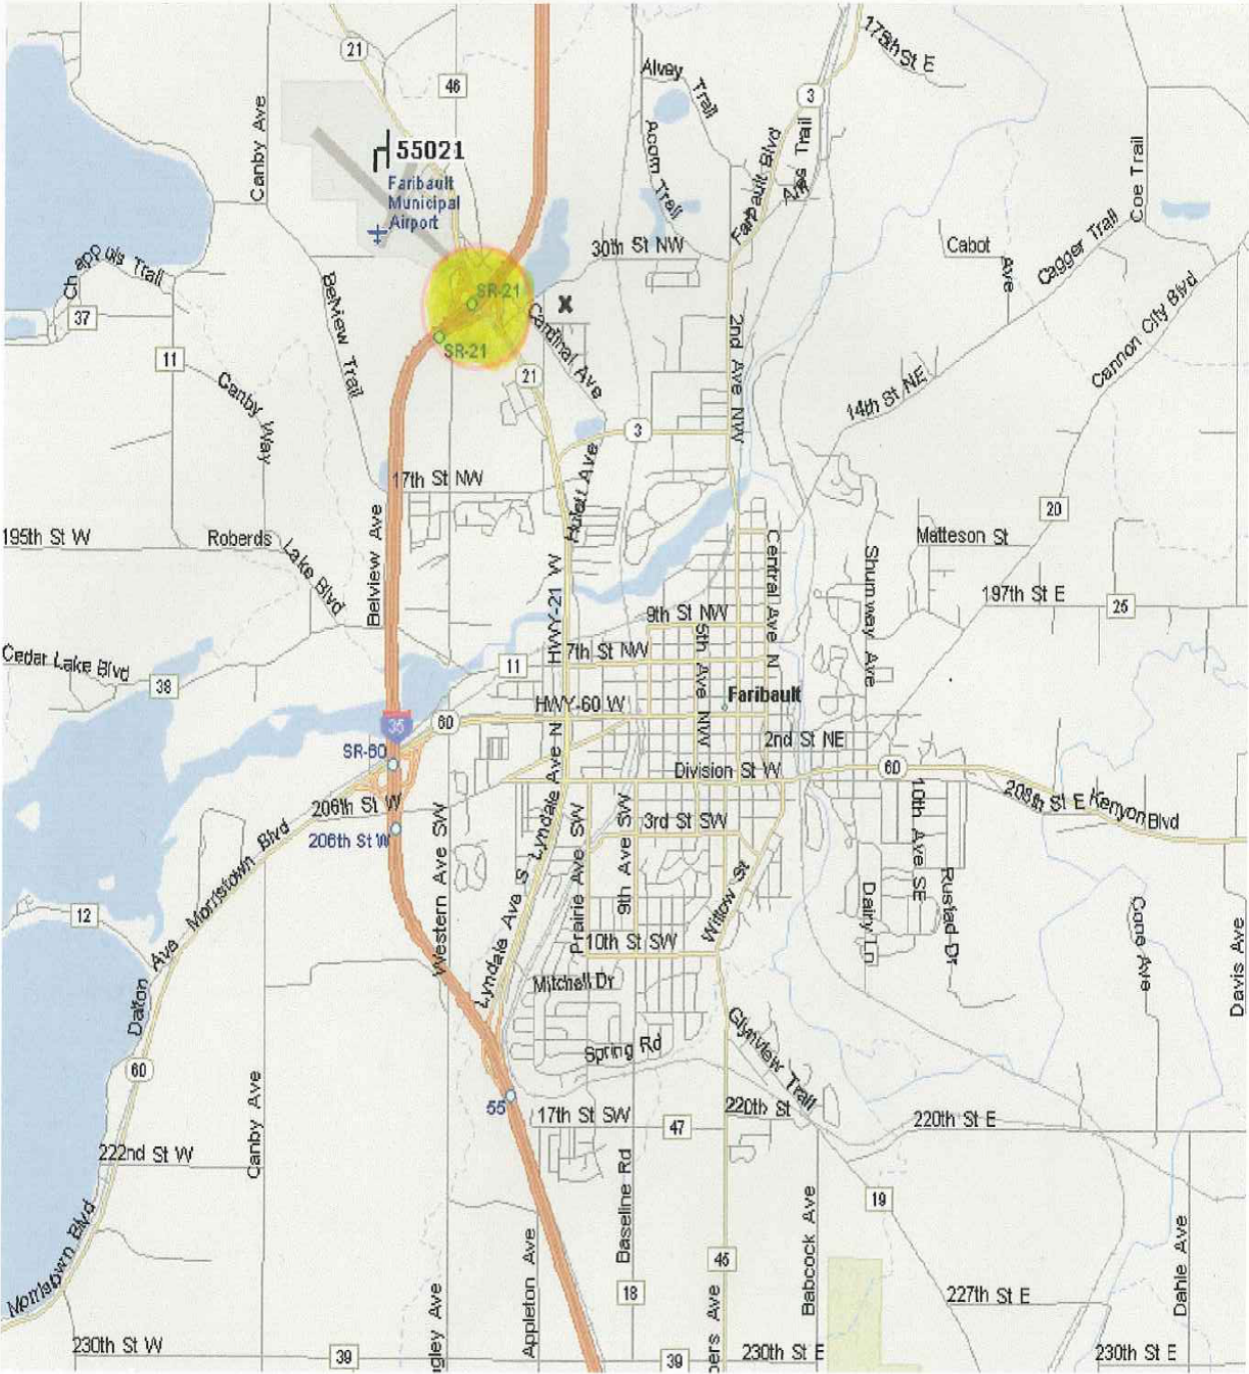

RICE COUNTY

Attachment 2
Revision: 0

EMERGENCY OPERATIONS PLAN

Evacuation, Traffic Control, and Security

Faribault, Minnesota

RICE COUNTY

EMERGENCY OPERATIONS PLAN

Evacuation, Traffic Control, and Security

Faribault: Reception Center
 National Guard Armory
 2931 Park Ave NW
 Faribault Minnesota
 Traffic Control Point
 I-35 & Minn.21

RICE COUNTY

Attachment 2
Revision: 0

EMERGENCY OPERATIONS PLAN

Evacuation, Traffic Control, and Security

Northfield, Minnesota

RICE COUNTY

Attachment 2
Revision: 0

EMERGENCY OPERATIONS PLAN

Evacuation, Traffic Control, and Security

Northfield: Reception Center
 Northfield Senior High School
 1400 Division St.
 Northfield, Minnesota
 Traffic Control Points
 Minn.3 & Woodley St.
 Woodley St & Spring St.