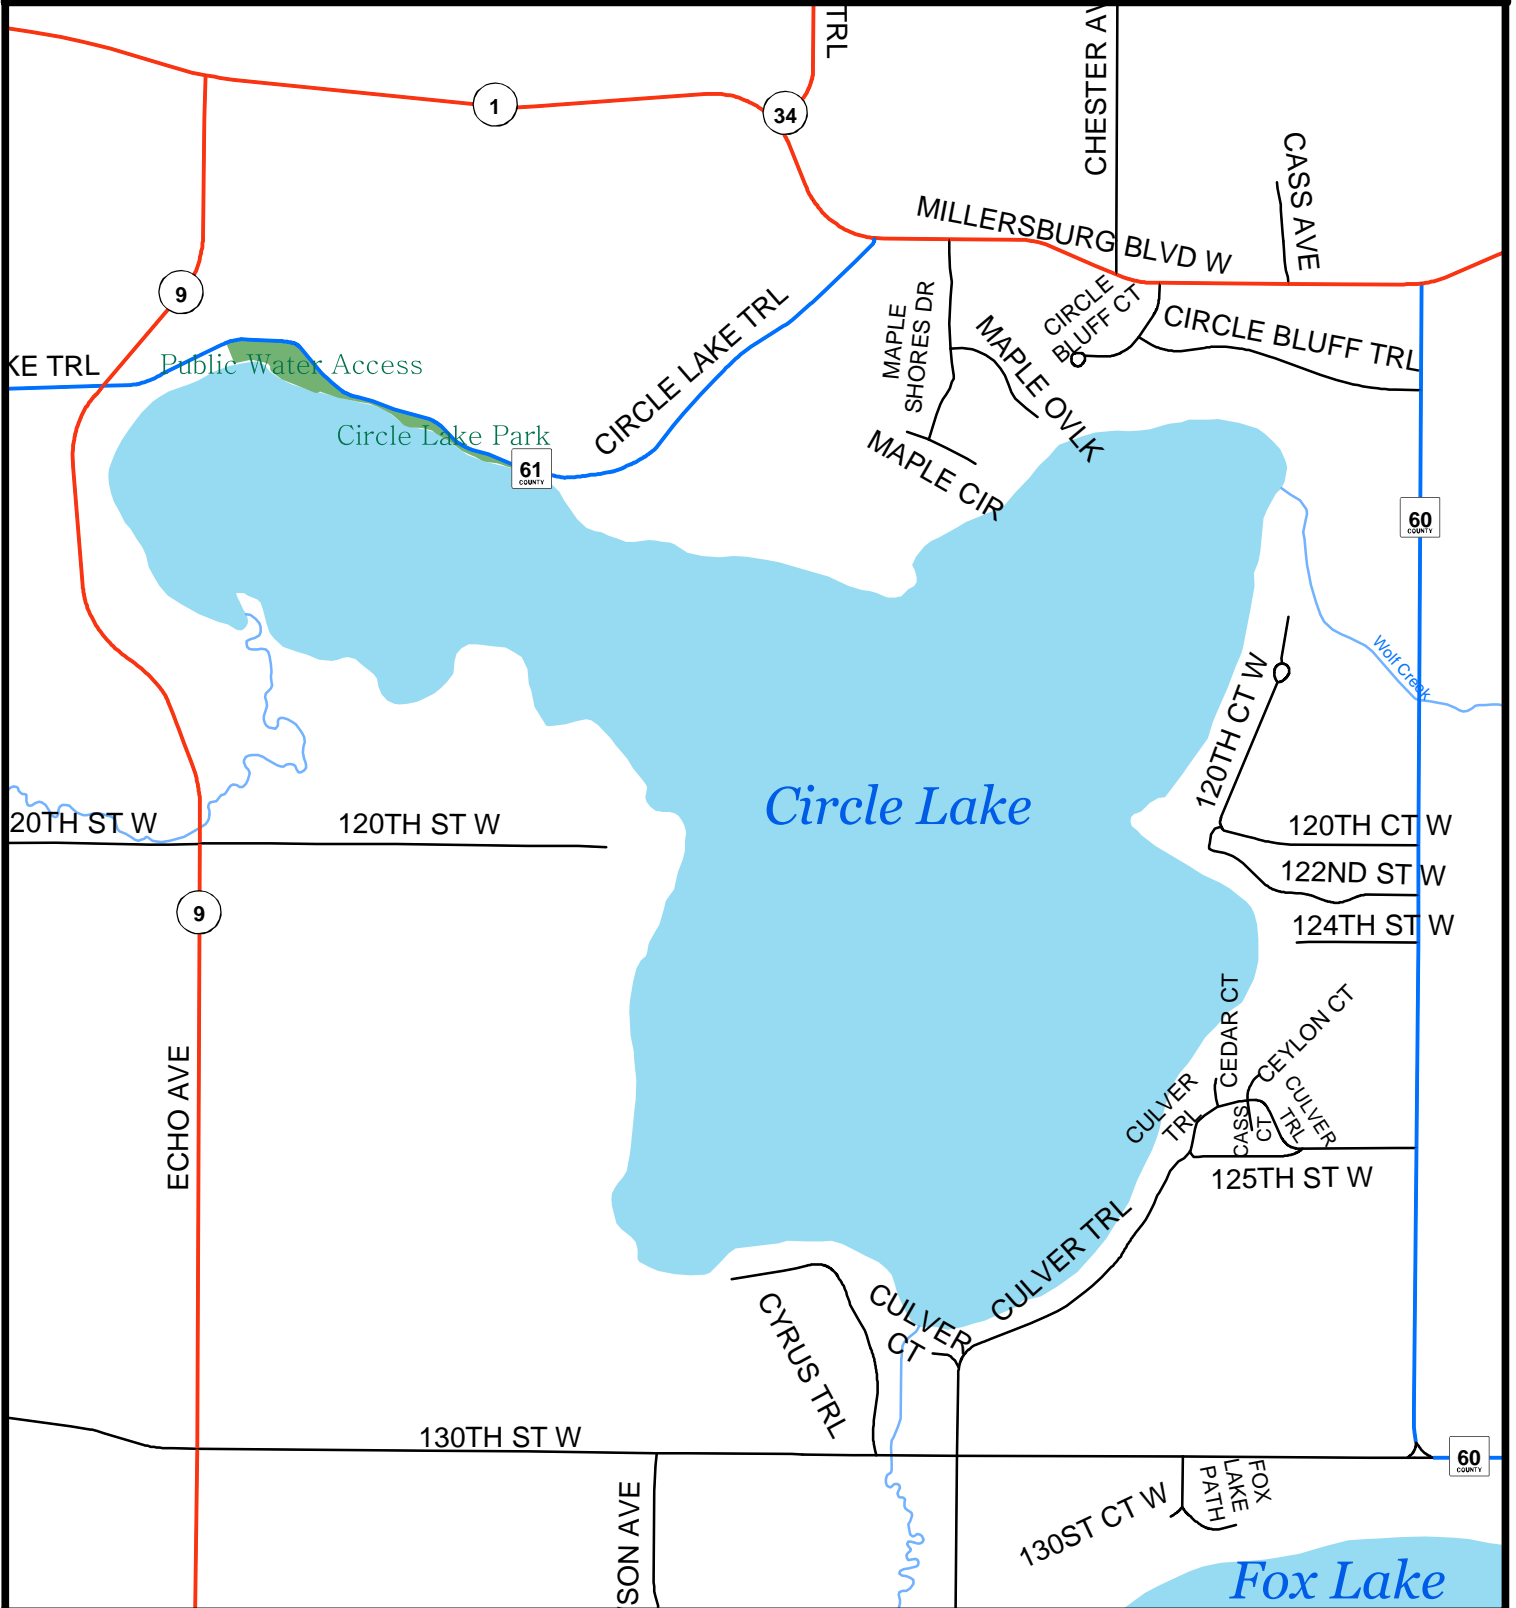

Rice County, MN

- River
- Stream
- Lakes
- Park, State Trail, WMA, SNA
- Township
- Section
- Railroad
- City Limits
- COUNTY ROAD
- COUNTY STATE AID HIGHWAY
- INTERSTATE/US HIGHWAY
- STATE HIGHWAY
- OTHER ROAD

Date Printed: August 17, 2004

Map is by PMC, ProMap Corporation, Ames, Iowa, and Rice County

Map features are representations of original data sources and do not replace or modify land surveys, deeds, or other legal instruments defining land ownership or use.

0 455 910 1,820 2,730 3,640 Feet

Fox Lake