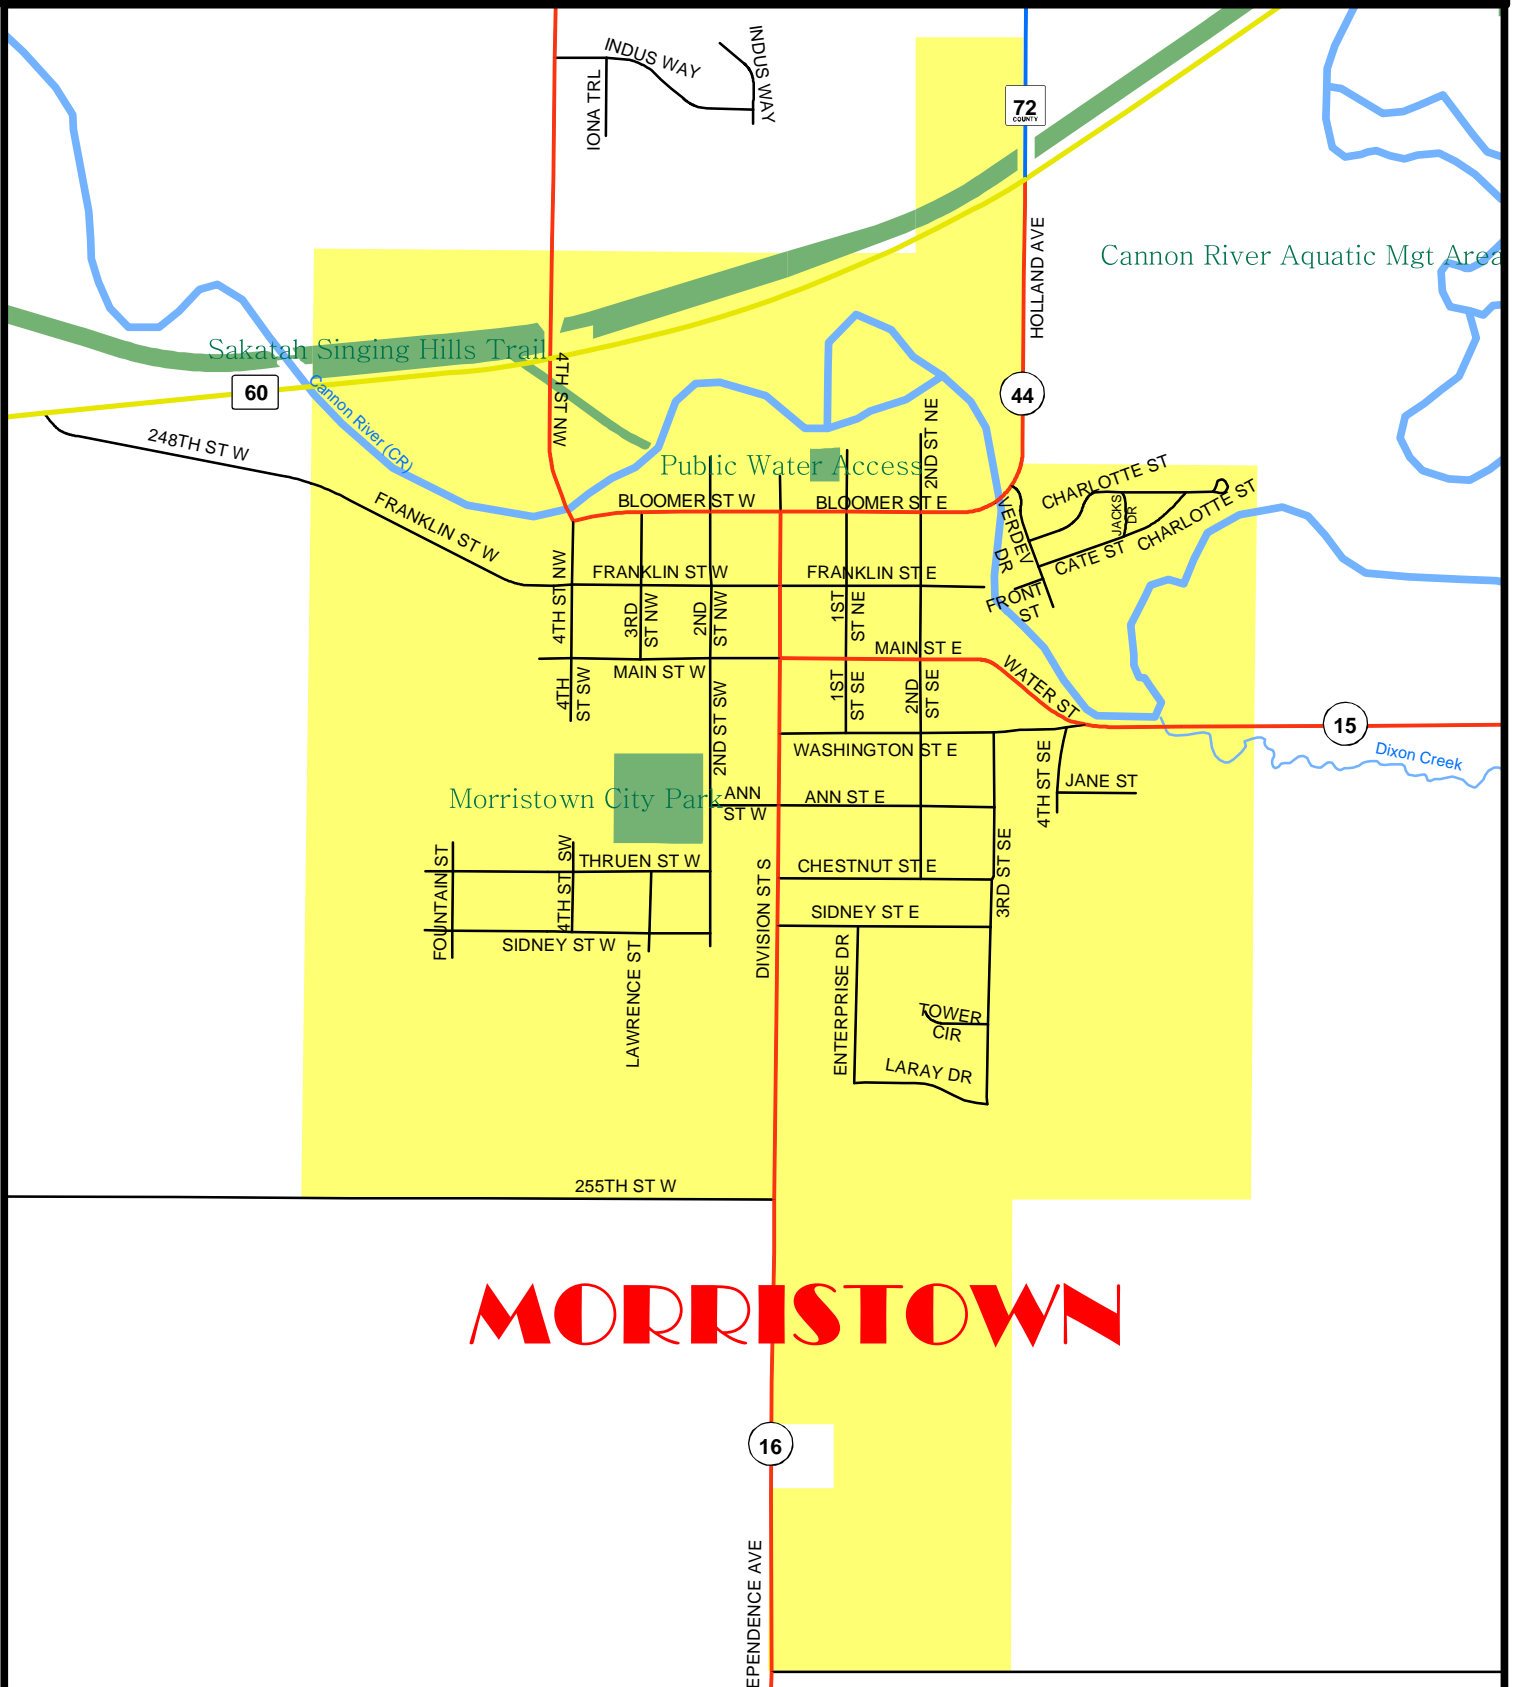

Rice County, MN

	River		Township		COUNTY ROAD
	Stream		Section		COUNTY STATE AID HIGHWAY
	Lakes		Railroad		INTERSTATE HIGHWAY
	Park, State Trail, WMA, SNA		City Limits		STATE HIGHWAY
					OTHER ROAD

Date Printed: August 17, 2004

Map is by PMC, ProMap Corporation, Ames, Iowa and Rice County

Map features are representations of original data sources and do not replace or modify land surveys, deeds, or other legal instruments defining land ownership or use.

Shieldsville  
Morristown  
Warsaw  
Morristown

# MORRISTOWN